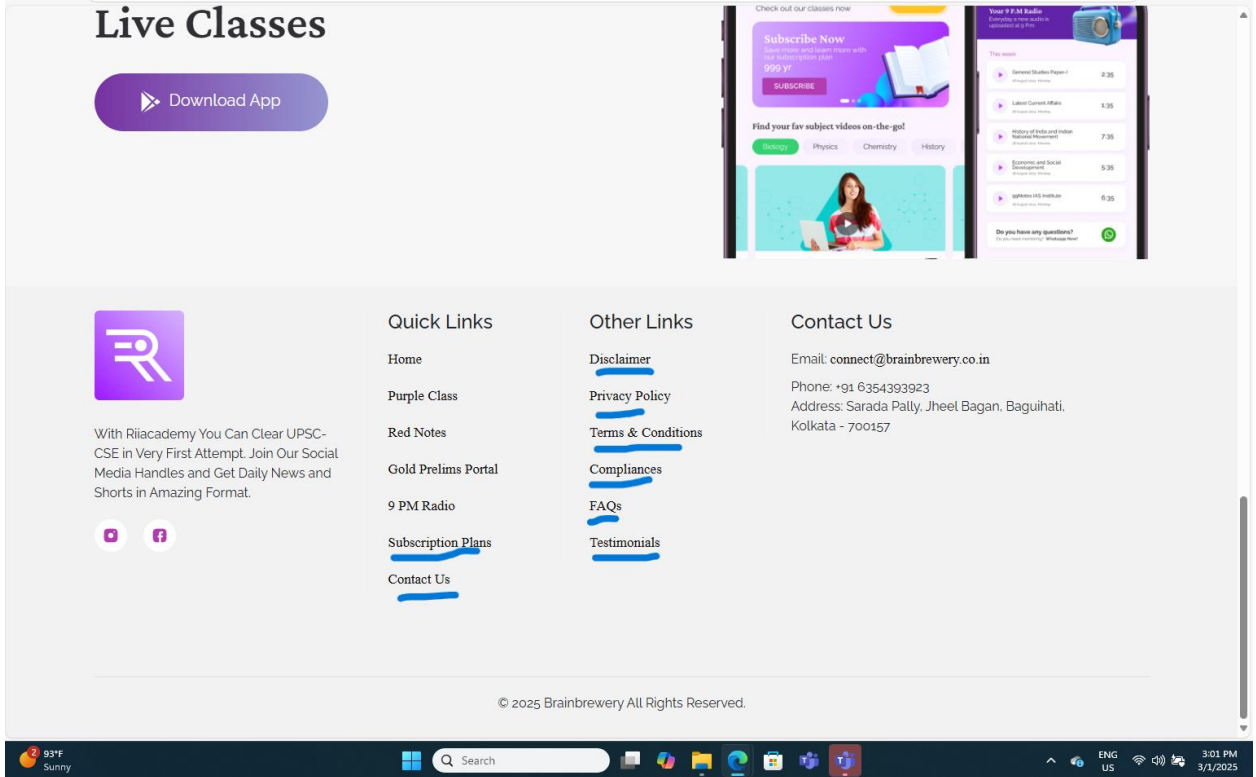

Website Final Review

1. These tabs of 9 PM radio at Home Page is shifting on its own automatically when user clicks audio tab. Tabs should only shift right to left only when user slides it.

2. These texts should be changed as written below. Fixed text would work.

3. Yellow color should be changed with purple at the top page banner when these tabs are clicked.

4. Sign up/Sign In forms are coming small in mobile. Difficult to enter details. This form could be enlarged and made bigger.