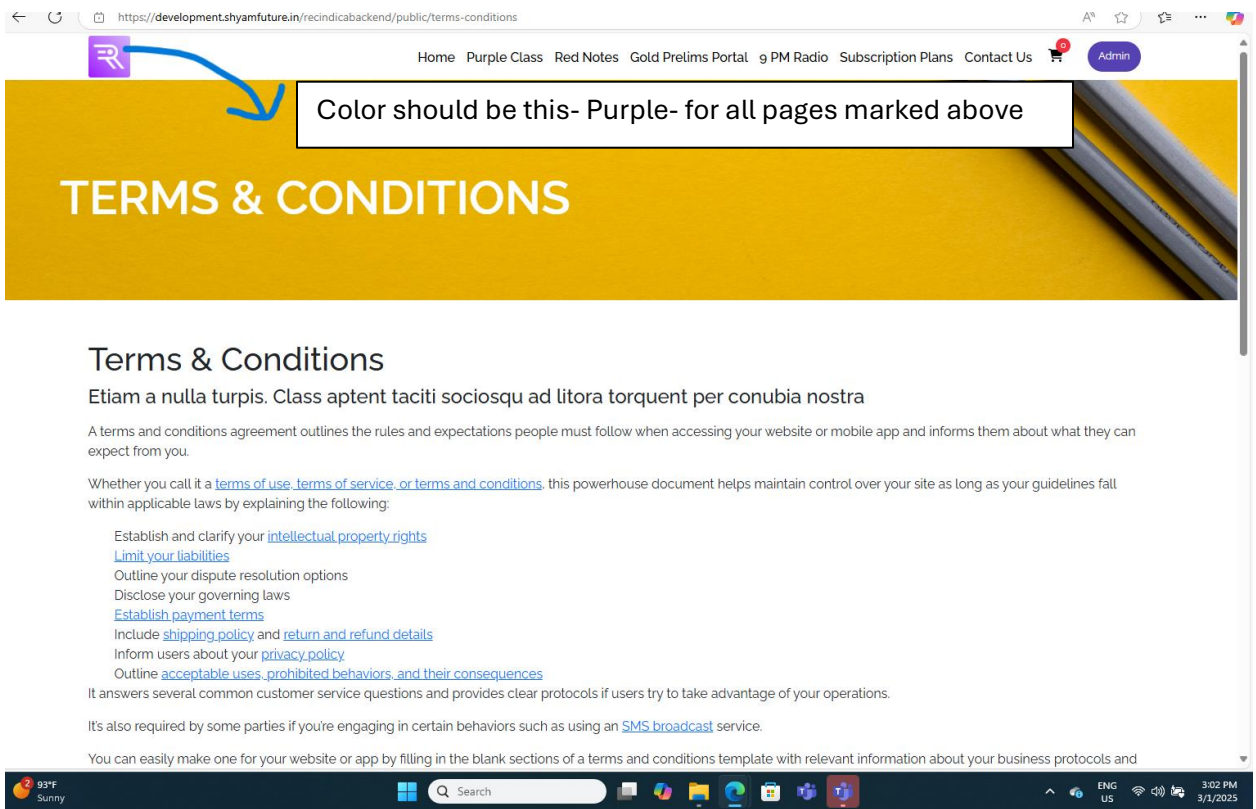

Website Final Review

1. These tabs of 9 PM radio at Home Page is shifting on its own automatically when user clicks audio tab. Tabs should only shift right to left only when user slides it.

2. These texts should be changed as written below. Fixed text would work.

3. Yellow color should be changed with purple at the top page banner when these tabs are clicked.

4. Sign up/Sign In forms are coming small in mobile. Difficult to enter details. This form could be enlarged and made bigger.