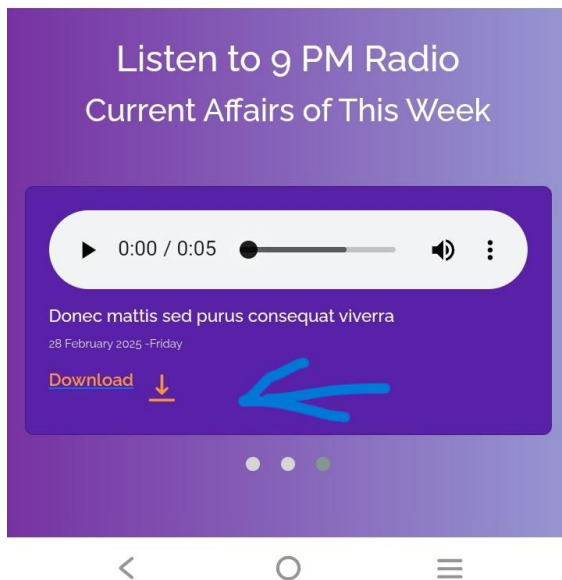

Website Final Review

1. These tabs of 9 PM radio at Home Page is shifting on its own automatically when user clicks audio tab. Tabs should only shift right to left only when user slides it.

2. These texts should be changed as written below. Fixed text would work.

3. Yellow color should be changed with purple at the top page banner when these tabs are clicked.

4. Sign up/Sign In forms are coming small in mobile. Difficult to enter details. This form could be enlarged and made bigger.